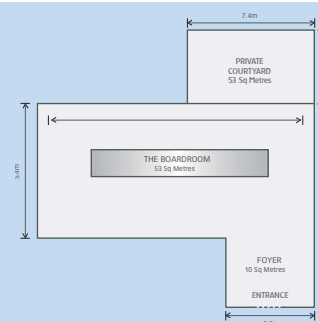

### Meeting Room Facilities

The Wagland Boardroom is offered for conferencing and its facilities include:

- located on the ground floor
- private terrace area for breakouts and catering
- permanent 106cm plasma screen
- fully serviced with iced water, mints, pads and pens and flip chart
- catering can be provided.

## Meeting Room Capacities & Plans

Room	Area (sq.m)	Theatre	Classroom	Boardroom	U Shape	Cocktail	Banquet
Wagland	53	40	15-20	15-20	15-20	40	20

The resort features a boardroom which is suitable for all groups, conference and conventions. Further information can be provided on request.